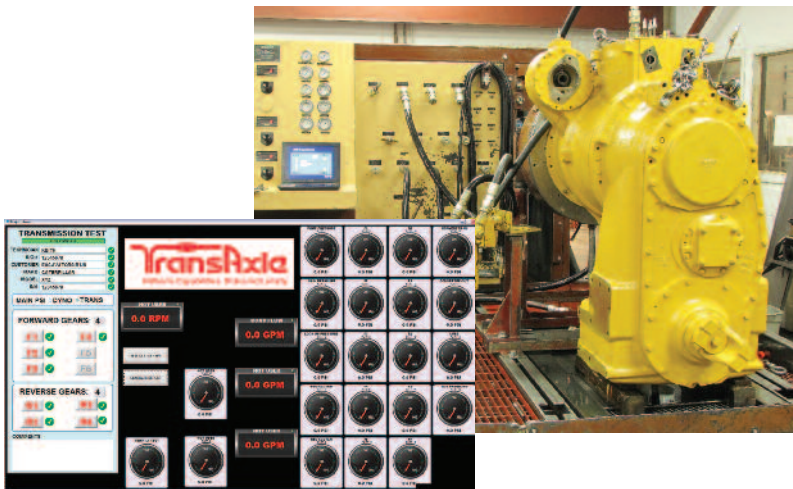

TransAxle Services All Brands Of Construction Equipment In All Markets!

TransAxle
National Capabilities. Delivered Locally.

Remanufactured
in the USA

First Class Quality

Every remanufactured component is built to OEM standards and is tested on one of our 15 state of the art dynamometers. We also have the capacity and repair frequency that makes us Off Highway specialists. Coupling these features with our lean remanufacturing processes gives you an offering rarely seen in this industry.